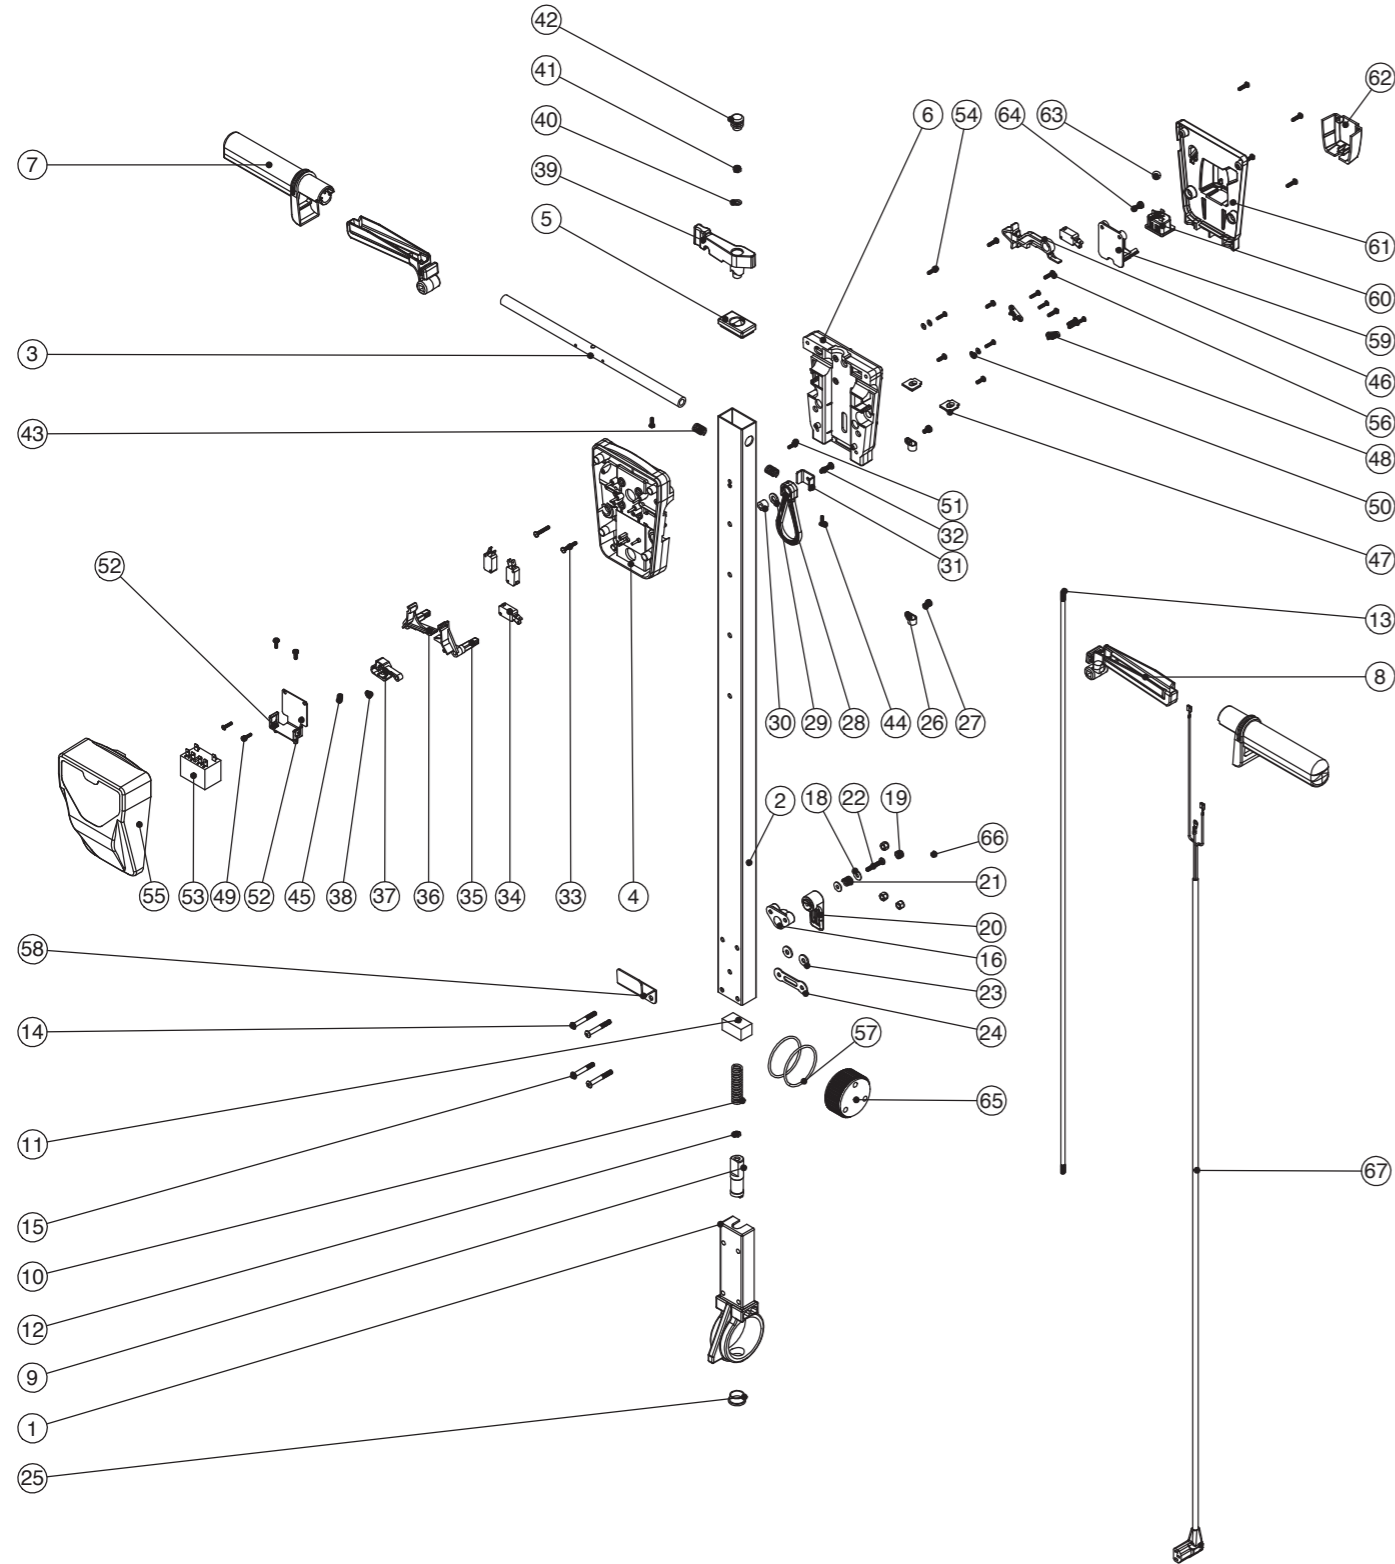

# Woodboy® Spare Parts

HANDLE EXPLODED DRAWING

ITEM NO.	PART No	DESCRIPTION	QTY.
1	229081	HANDLE CASTING MACHINED	1
2	429136	HANDLE TUBE PAINTED (1025mm)	1
3	338269	CROSS TUBE	1
4	227576	FRONT INNER HALF MOULDING	1
5	227582	HANDLE PLUG MOULDING	1
6	227577	REAR INNER HALF MOULDING	1
7	227580	HAND GRIP MOULDING	2
8	227581	TRIGGER MOULDING	2
9	229073	GEAR LOCKING PIN	1
10	229138	SPRING	1
11	229030	ANTI VIBRATION PAD	1
12	219099	M6 HALF NUT	1
13	208432	1035MM HANDLE LOCKING ROD	1
14	219881	M6 X 45MM SOCKET BUTTON HEAD SCREW	3
15	219807	M6 X 40MM LONG SOCKET BUTTON HEAD BOLT	1
16	227806	CABLE RELEASE BASE MOULDING	1
17	219076	M5 NYLON INSERT NUT	1
18	219644	M5 FORM G STAINLESS STEEL WASHER	3
19	219088	M6 NYLON INSERT NUT	4
20	227807	CABLE RELEASE TOP MOULDING	1
21	206599	SPRING (REF:C5514370)	1
22	219720	M5 X 30MM LONG STAINLESS STEEL POZI PAN SCREW	1
23	219008	M6 FORM G WASHER	2
24	229139	CABLE CLAMP	1
25	229099	25MM DIA HOLE PLUG	1
26	219393	P CLIP	2
27	219047	M5 X 10MM LONG POZI PAN SEMS SCREW	2
28	226008	STRESS RELIEF	1
29	219010	M8 FORM A WASHER	1
30	226006	SPACER (BLACK)	1
31	329231	STRESS RELIEF BRACKET	1
32	219054	M5 X 20MM LONG POZI PAN SCREW	1
33	219811	NO8 X 1 INCH LONG POZI-PAN SELF TAP SCREW	2
34	229483	SNAP ACTION SWITCH	4
35	227585	LEFT HAND SWITCH OPERATING LEVER MOULDING	1
36	227586	RIGHT HAND SWITCH OPERATING LEVER MOULDING	1
37	227587	CENTRE SWITCH OPERATING LEVER MOULDING	1
38	219805	4MM SPIREFIX	1
39	227583	ADJUSTMENT LEVER MOULDING	1
40	219493	M6 NYLON WASHER	1
41	219642	M6 STAINLESS STEEL NYLON INSERT NUT	1
42	20638V	19MM BLACK TUBE END STOP	1
43	219803	TRIGGER COMPRESSION SPRING	2
44	219270	NO8 X 1/2 INCH LONG POZI PAN SELF TAP SCREW	2
45	219804	SWITCH COMPRESSION SPRING	1
46	227584	INTERLOCK LEVER MOULDING	1
47	329539	MODIFIED BLANKING PLATE	2
48	229669	LOLINE HANDLE CABLE CLAMP	2
49	219107	NO6 X 5/8 INCH LONG POZI PAN PLASTITE SCREW	8
50	219206	M4 FORM A WASHER	4
51	219471	M4 X 12MM LONG POZI PAN SEMS SCREW	3
52	303526	NUTSERTED RELAY MOUNTING BRACKET	1
53	206575	240V / 25A RELAY	1
54	219101	NO8 X 1/2 INCH LONG POZI PAN PLASTITE SCREW	4
55	229679	TRADELIN TWINTEC HANDLE FRONT COVER MOULDING	1
56	219105	NO8 X 5/8 INCH LONG POZI PAN PLASTITE SCREW	8
57	219254	O RING 3MM DIA X 60MM I/D	2
58	329000	HANDLE BRACKET	1
59	237425	PTO SUPPORT MOULDING	1
60	220964	APPLIANCE OUTPUT SOCKET	1
61	237426	FM REAR COVER MOULDING	1
62	237427	FM PLUG COVER MOULDING	1
63	229050	12MM (STAINLESS STEEL) BALL BEARING	1
64	219045	M5 X 16MM LONG POZI PAN SEMS SCREW	2
65	229074	ADJUSTMENT GEAR	1
66	229009	BLANKING PLUG	1
67	236161	HANDLE CORD SET ASSEMBLY	1